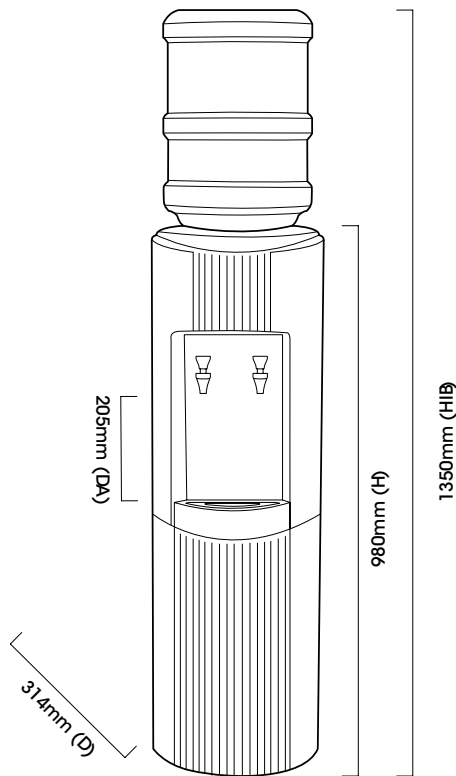

The classical choice

Key features

- Robust build quality
- Classic Greek column design
- Removable drip tray
- Child-proof hot water tap
- Hot water switch

Provided by

Product details

Water options	Technical features	
Cold & ambient  	Types available	Free-standing
Cold & hot  	Colour	Black/White
	Weight	Cold & ambient 13.4kg Cold & hot 13.7kg
	Capacity	2.6 litres