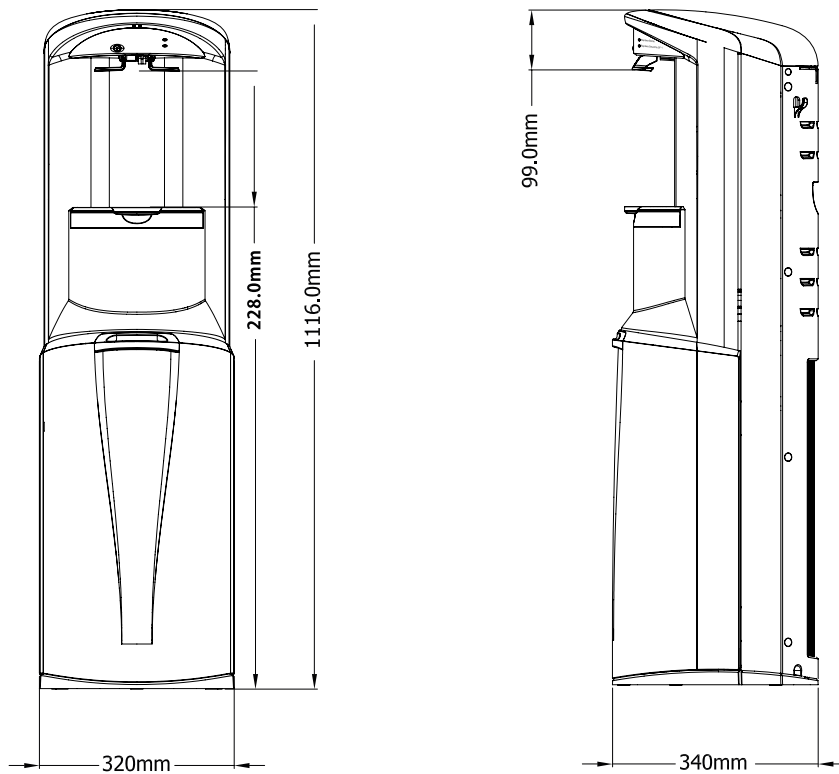

- Light weight recyclable hydration packs
- Cold and hot water
- Concealed/compact bottom loading design
- LED night light

Provided by

Premium

Product details

Water options		Technical features	
Cold & hot  	Types available	Freestanding	
	Colour	Black	
	Weight	Cold & hot 13.7kg	
	Capacity	Cold tank: 1.6 litres Hot tank: 1.1 litres	